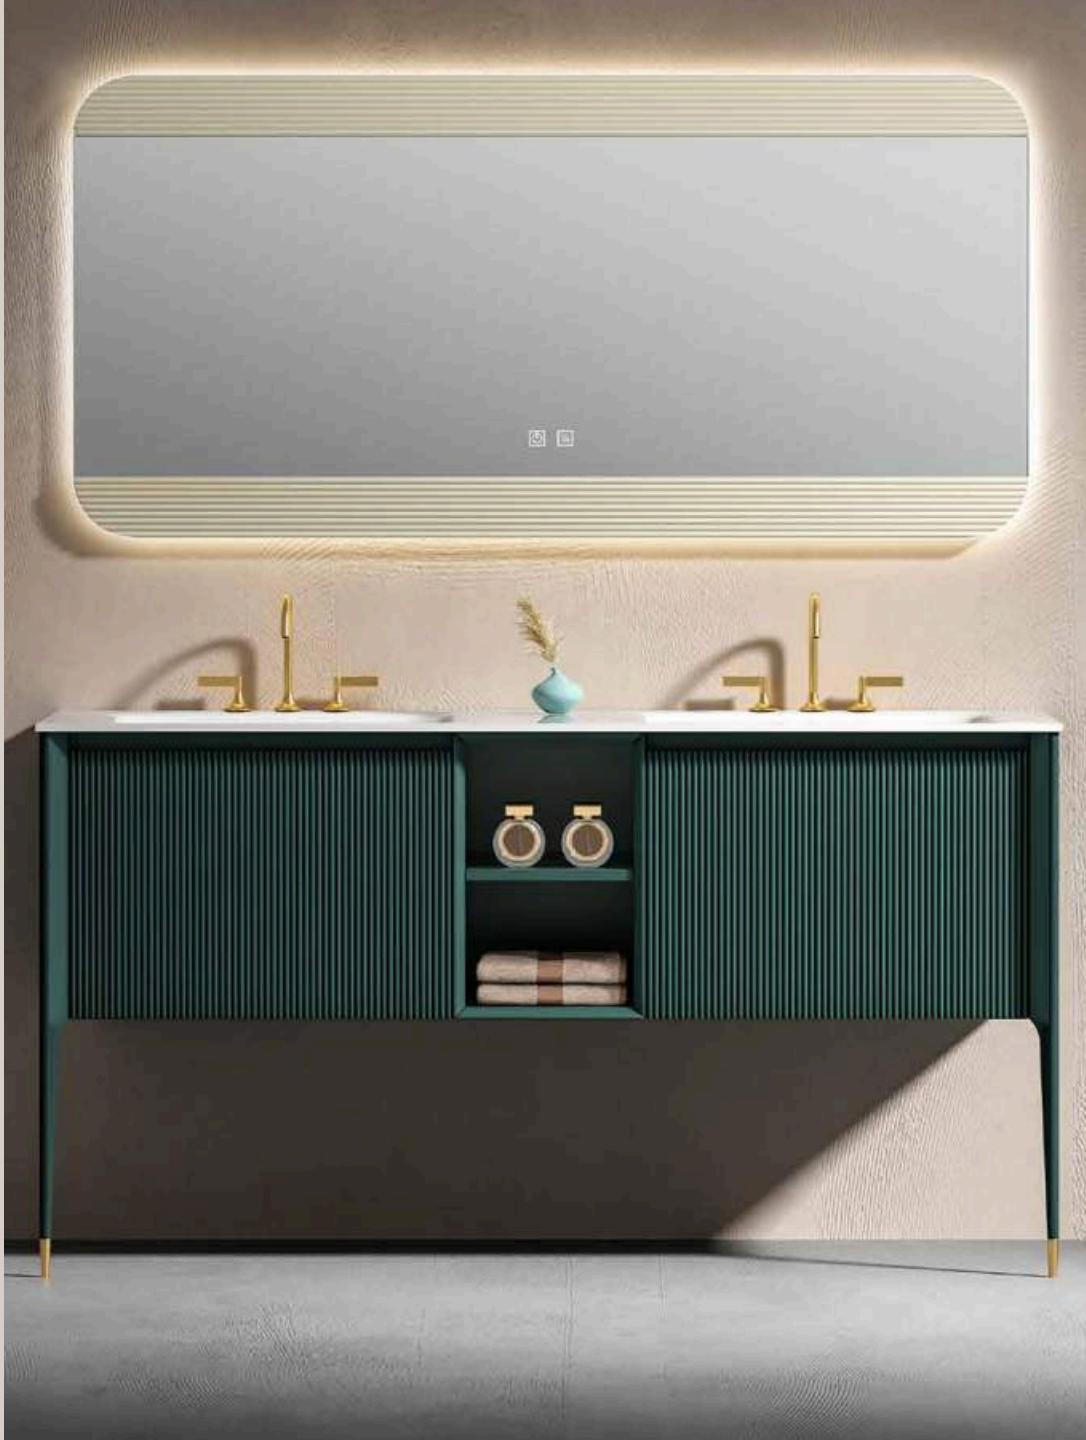

Model: ALQ-3058

Size: 1600*500mm

Material: 2 Pack-Painted